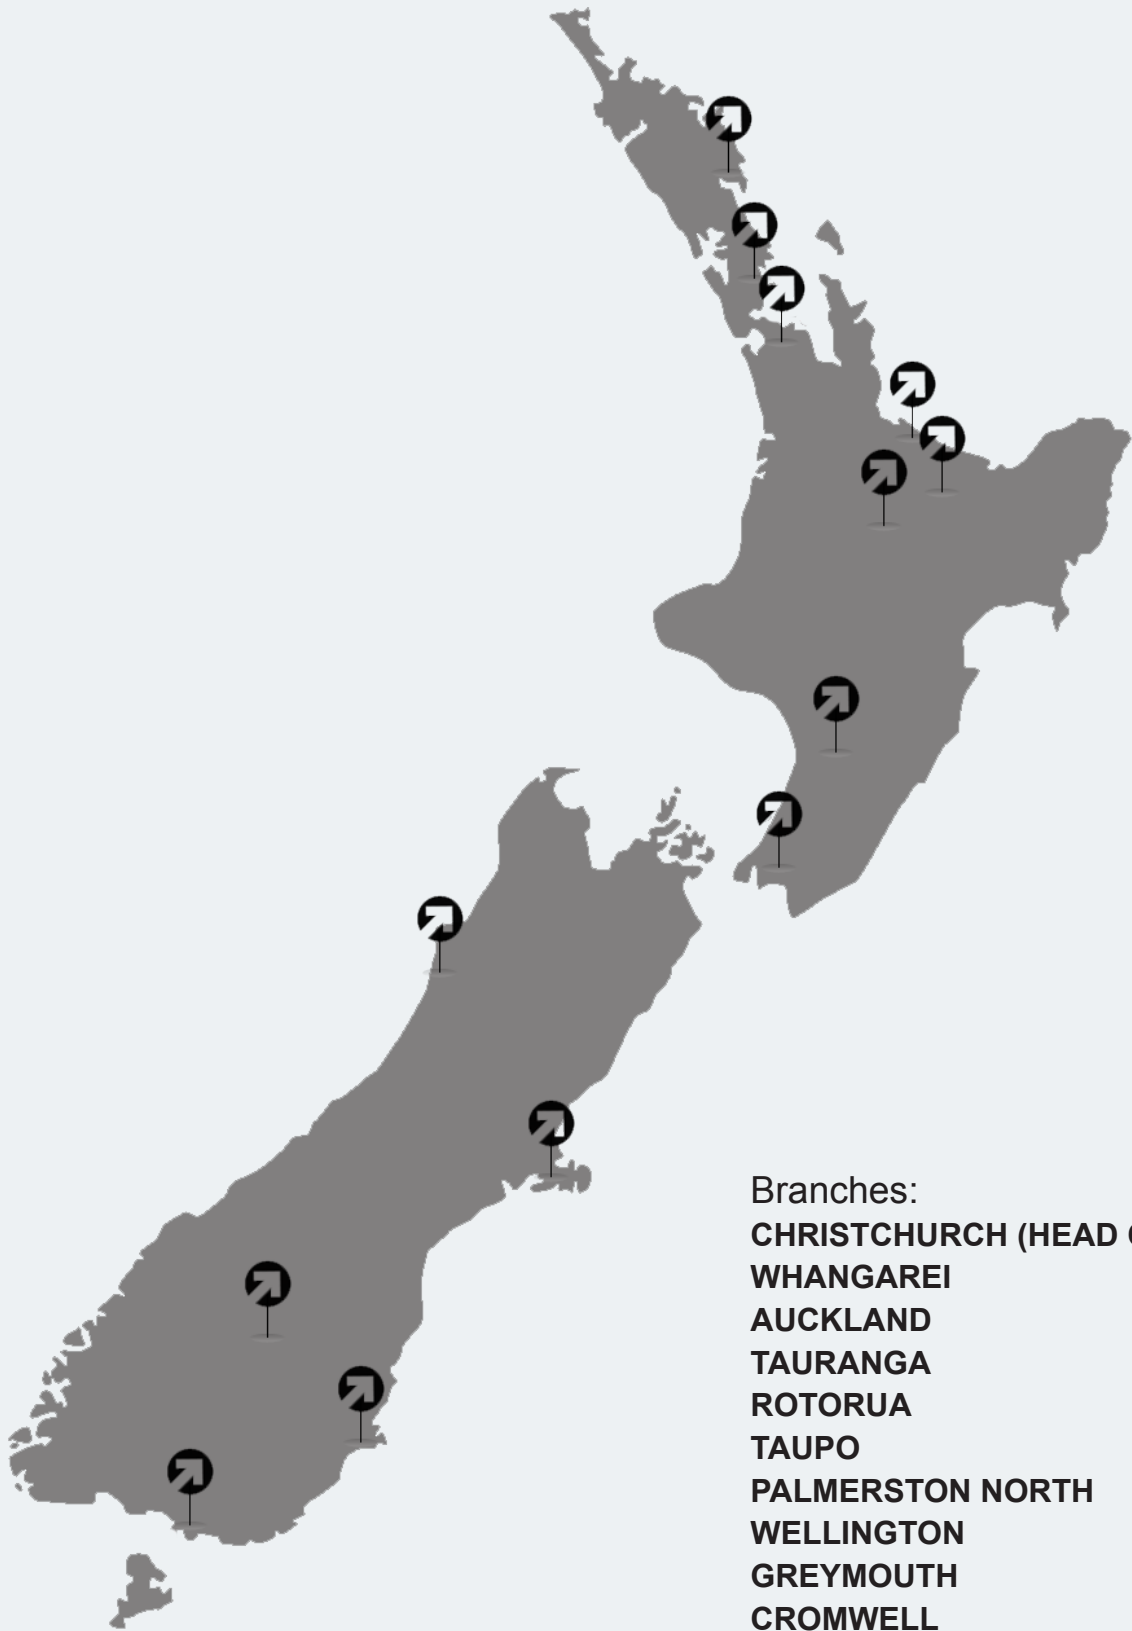

meccalte

Branches:
CHRISTCHURCH (HEAD OFFICE)
WHANGAREI
AUCKLAND
TAURANGA
ROTORUA
TAUPO
PALMERSTON NORTH
WELLINGTON
GREYMOOUTH
CROMWELL
DUNEDIN
INVERCARGILL

SPARES//SALES//SERVICE

FREEPHONE 0800 848 267

www.transdiesel.com