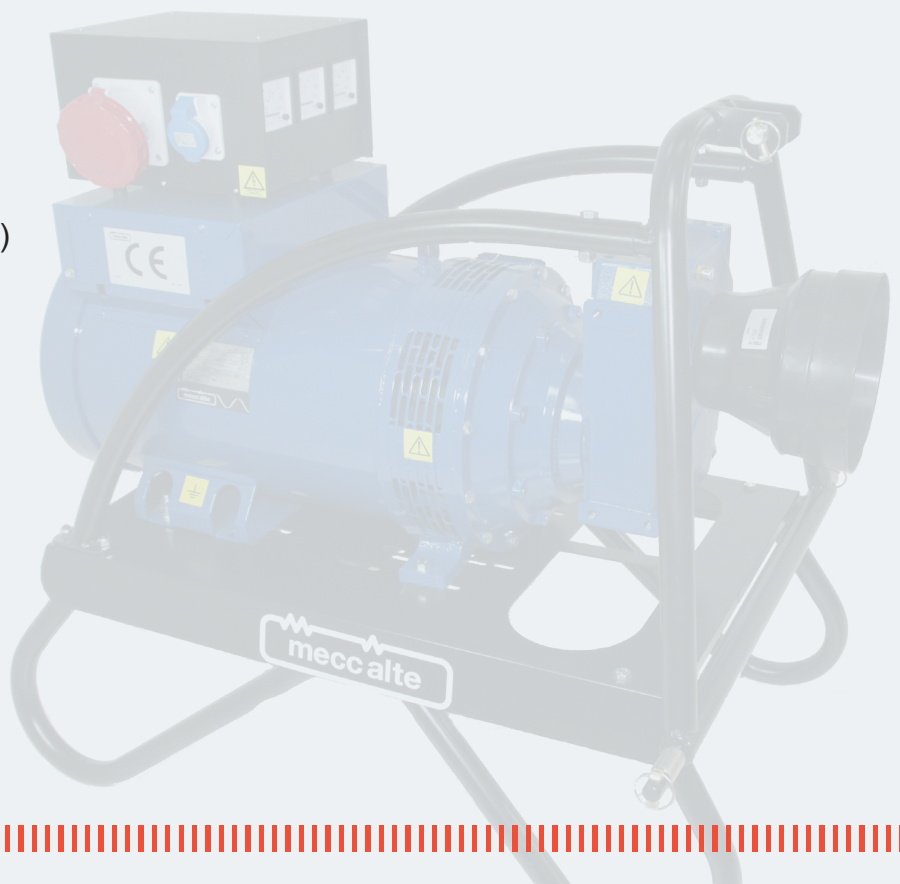

POWER-TAKE-OFF TRACTOR DRIVEN GENERATOR SETS

SPARES//SALES//SERVICE

FREEPHONE 0800 848 267

www.transdiesel.com

PTO Generator Sets

for **GUARANTEED** continued power supply in all situations

A Mecc Alte PTO Generator is a tractor driven alternator designed to provide a reliable back up power solution in the event of a power failure.

TransDiesel provides Mecc Alte PTO Generator sets that are manufactured in Italy.

IDEAL BACKUP FOR:

- Dairy Farms - Milking Sheds
- Sheep Farms - Shearing Sheds
- Farm Uses - Water pumping, Effluent pumping, Hot Water Heating, Irrigation and Lighting
- Other General Standby Uses

FEATURES:

- Digital voltage regulation
- PTO Frame and 3 point linkage
- PTO Drive shaft guard
- 240V Socket- 16Amp (1Ph+N+E)
- 400V Socket (3Ph+ N+E)
- Frequency Meter
- Ampere Meter
- Voltage Meter
- 16A Circuit Breaker-2Pole
- Earth Leakage Breaker-4Pole
- IP54 Electrical Enclosure
- Anti Vibration Mounts
- Change over switches available
- **2 Year Warranty**

MODEL	400V-KVA	230V-kVA	Poles	Alternator	Tractor HP	Weight kg
PTO 40/2	40	25	2	ATO28-3S/2	50	170
PTO 50/4	50	33	4	ECO32-1L/4	70	360
PTO 63/4	63	42	4	ECO32-2L/4	85	398
PTO 75/4	75	50	4	ECO32-3L/4	100	410
PTO 85/4	85	57	4	ECP34-1S/4	120	630
PTO 105/4	105	70	4	ECP34-2S/4	145	700