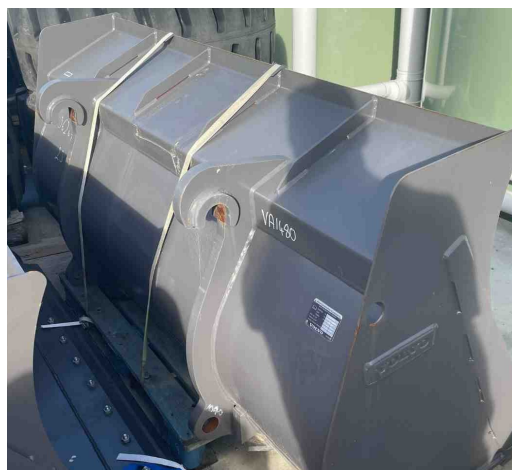

0.92M3 1230MM GENERAL PURPOSE BUCKET

tdxLtd.co.nz/m/1173

0.92M3 1230MM GENERAL PURPOSE BUCKET for Volvo EC220DL