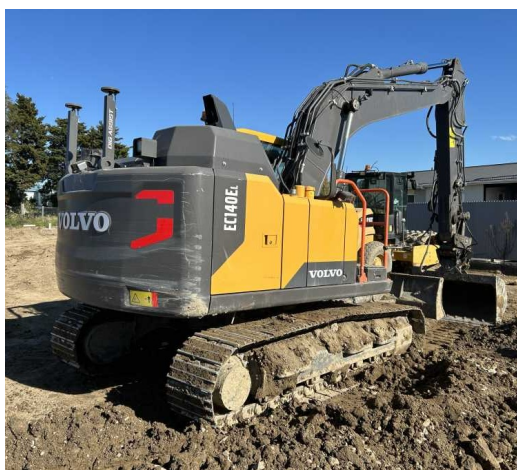

Includes DP hitch. 300 trench, dig and wide buckets

CATEGORY
Excavators

MAKE
Yanmar

YEAR
2017

HOURS
2828

LOCATION
Christchurch

RETAIL PRICE
\$71,765 NZD ex GST

#U5392 Used 2017 VIO80-1 Excavator - U5392

tdx ltd.co.nz/used/540

Includes: Hyd tilt hitch, wide and gp buckets

CATEGORY
Excavators

MAKE
Volvo

YEAR
2022

LOCATION
Napier

RETAIL PRICE
\$185,000 NZD ex GST

#FSOB43 Used 2022 Volvo EC140EL Excavator - FSOB43