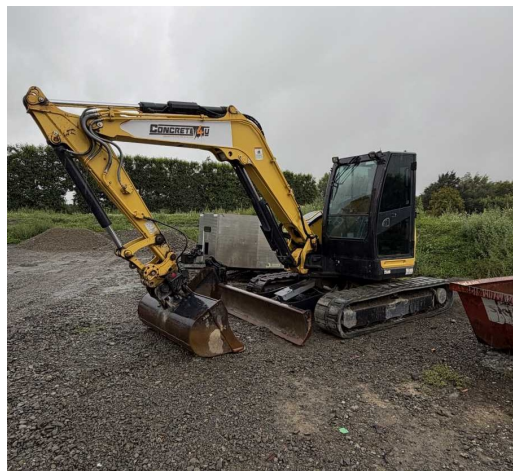

Includes: ROPS Canopy on new Rubber tracks.
Tiltman Tilt hitch, 900mm wide bucket & 250mm Trench bucket.
Very tidy machine, well maintained & serviced with no issues

CATEGORY
Excavators

MAKE
Kubota

YEAR
2022

Includes DP hitch. 300 trench, dig and wide buckets

CATEGORY
Excavators

MAKE
Yanmar

YEAR
2017

HOURS
2828

LOCATION
Christchurch

RETAIL PRICE
\$71,765 NZD ex GST

#U5392 Used 2017 VIO80-1 Excavator - U5392