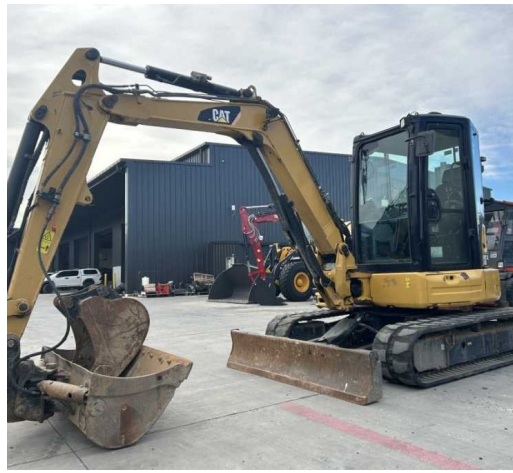

#U5255 Used 2022 Doosan/Moxy DA30 Dump Truck U5255

tdxltd.co.nz/used/472

Doosan Moxy DA30, Tailgate, OBW, Autolube, Rear view Camera, Lockable Isolator & Great tyres

CATEGORY
Articulated Haulers

MAKE
Volvo

LOCATION
Hautapu

RETAIL PRICE
\$70,000 NZD ex GST

#U5329 Used 2018 Yanmar ViO80 Excavator - U5329

tdxlimited.co.nz/used/501

Steel tracks, Hydraulic Hitch, Tw in ram tilt bucket, Dig & Spade buckets

CATEGORY
Excavators

MAKE
Yanmar

YEAR
2018

HOURS
3946

LOCATION
Christchurch

RETAIL PRICE
\$30,000 NZD ex GST

#U5424 Used 2018 Yanmar ViO35-6 Canopy Excavator - U5424

tdxlimited.co.nz/used/545

Includes: Factory hitch, trench, dig and w ide bucket (not tilting)

CATEGORY
Excavators

MAKE
CAT

YEAR
2017

HOURS
3985

LOCATION
Hautapu

RETAIL PRICE
\$40,000 NZD ex GST

#U5389 Used 2017 Caterpillar 305E2 Excavator U5389

tdx ltd.co.nz/used/521