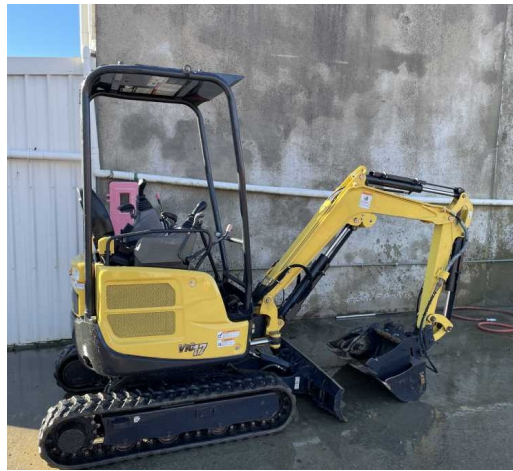

LOCATION
Christchurch

RETAIL PRICE
\$60,000 NZD ex GST

#U4900 Used Doosan DX420LC Excavator U4900

tdxltd.co.nz/used/300

Good condition Doosan DX420LC excavator. New chains and shoes. Dig bucket, front guard.

#U5163 Used 2016 Yanmar ViO55-6 Excavator - U5163

tdxltd.co.nz/used/378

CATEGORY
Excavators

MAKE
Yanmar

YEAR
2013

HOURS
3800

LOCATION
Christchurch

RETAIL PRICE
\$26,500 NZD ex GST

#U5168 Used 2013 Yanmar ViO35-5 Excavator - U5168

tdxltd.co.nz/used/380

CATEGORY
Excavators

MAKE
Yanmar

YEAR
2020

HOURS
1170

LOCATION
Dunedin

RETAIL PRICE
\$28,000 NZD ex GST

#U5179 Used 2020 Yanmar ViO17 Excavator - U5179

tdxltd.co.nz/used/390

CATEGORY
Excavators

MAKE
CAT

YEAR
2017

HOURS
8054

LOCATION
Dunedin

RETAIL PRICE
\$160,000 NZD ex GST