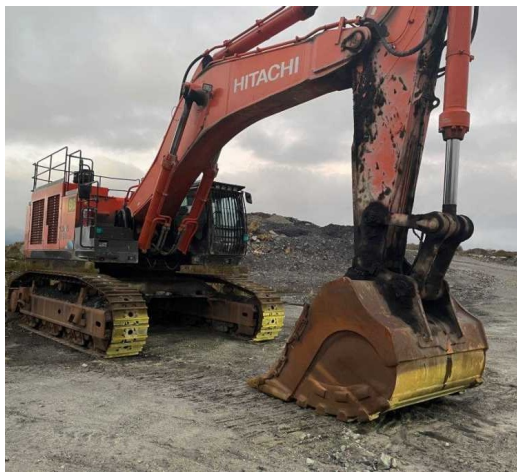

LOCATION
Christchurch

RETAIL PRICE
\$260,000 NZD ex GST

#U4909 Used 2021 Volvo EC220EL Excavator - U4909

tdxLtd.co.nz/used/358

CATEGORY
Excavators

MAKE
Yanmar

YEAR
2018

HOURS
1850

LOCATION
Dunedin

RETAIL PRICE
\$28,000 NZD ex GST

#U5132 Used 2018 Yanmar ViO20-3 Excavator - U5132

tdxLtd.co.nz/used/359

CATEGORY
Excavators

MAKE
Hitachi

YEAR
2018

HOURS
11765

LOCATION
Christchurch

RETAIL PRICE
\$60,000 NZD ex GST

#U4900 Used Doosan DX420LC Excavator U4900

tdxltd.co.nz/used/300

Good condition Doosan DX420LC excavator. New chains and shoes. Dig bucket, front guard.

Good condition 2016 Volvo EC250DL VFC including full forestry guarding, Satco 630 felling head.

CATEGORY
Excavators

MAKE
Yanmar

YEAR
2017

HOURS
3767

LOCATION
Auckland

RETAIL PRICE
\$33,000 NZD ex GST

#U5113 Used 2017 Yanmar ViO25-6A Excavator - U5113