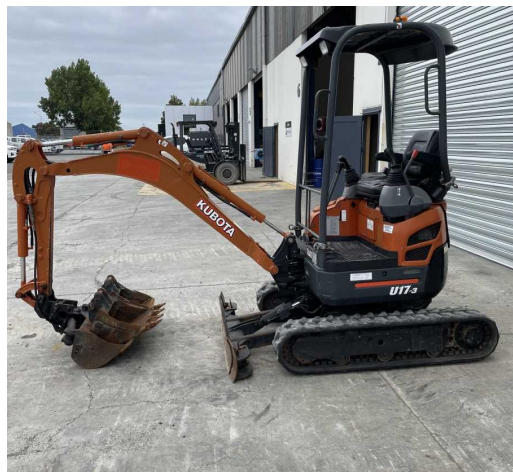

CATEGORY
Excavators

MAKE
Doosan

HOURS
13860

SIZE
42 tonnes

LOCATION
Christchurch

RETAIL PRICE
\$40,000 NZD ex GST

#U4900 Used Doosan DX420LC Excavator U4900

tdx.ltd.co.nz/used/300

Good condition Doosan DX420LC excavator. New chains and shoes. Dig bucket, front guard.

CATEGORY
Excavators

MAKE
Kubota

YEAR
2018

HOURS
2535

LOCATION
Christchurch

RETAIL PRICE
\$20,000 NZD ex GST

#U5259 Used 2018 Kubota U17-3 Excavator - U5259