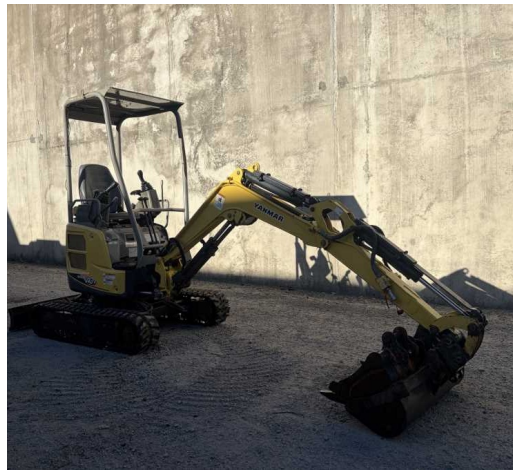

CATEGORY
Excavators

MAKE
Yanmar

YEAR
2015

HOURS
3309

LOCATION
Christchurch

RETAIL PRICE
$16,000 NZD ex GST

#U5413 Used 2015 Yanmar VIO17 Excavator - U5413

tdx ltd.co.nz/used/539

Includes DP hitch. 300 trench, dig and wide buckets