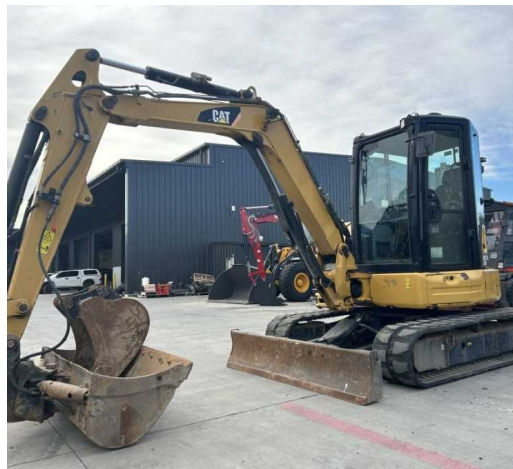

## #U5254 Used 2021 Doosan/Moxy DA30 Dump Truck U5254

[tdxLtd.co.nz/used/471](https://tdxLtd.co.nz/used/471)

Doosan Moxy DA30 with Tailgate, OBW, Autolube, Rear view camera, Lockable isolator & Great tyres.

## #U5255 Used 2022 Doosan/Moxy DA30 Dump Truck U5255

[tdxLtd.co.nz/used/472](https://tdxLtd.co.nz/used/472)

Doosan Moxy DA30, Tailgate, OBW, Autolube, Rear view Camera, Lockable Isolator & Great tyres

CATEGORY  
Excavators

CATEGORY  
Excavators

MAKE  
CAT

YEAR  
2018

HOURS  
7296

LOCATION  
Taupo

**RETAIL PRICE**  
**\$80,000 NZD ex GST**

### #FSOB41 Used 2018 Cat 313FL Excavator - FSOB41

[tdxlimited.co.nz/used/518](http://tdxlimited.co.nz/used/518)

Tidy owner operated machine, hitch, NSP tilt bucket, Power clamp, dual auxiliary hydraulics, Rops frame, Grade Control, 600mm TG & new track gear just fitted. Thumb NOT included