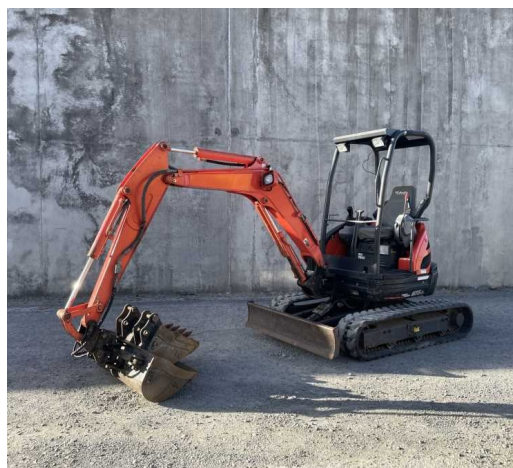

CATEGORY
Excavators

MAKE
Kubota

YEAR
2019

HOURS
2482

LOCATION
Christchurch

RETAIL PRICE
$32,000 NZD ex GST

#U5412 Used 2019 Kubota U25 Excavator - U5412

tdx.ltd.co.nz/used/532

Includes: ROPs Canopy, Rubber Tracks, Draw Pin Hitch with trench, dig and tilt wide buckets