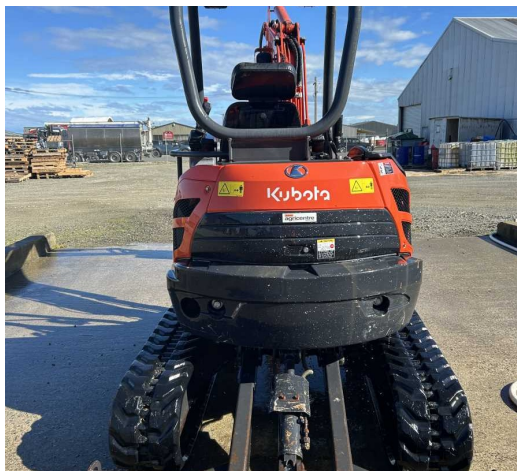

CATEGORY
Excavators

MAKE
Kubota

YEAR
2022

HOURS
1441

LOCATION
Invercargill

RETAIL PRICE
$32,000 NZD ex GST

#U5415 Used 2022 Kubota U25-3 Excavator - U5415

tdx ltd.co.nz/used/525

ROPS Canopy, Rubber Tracks, Draw Pin Hitch with brand new standard wide bucket 1100mm and brand-new dig bucket