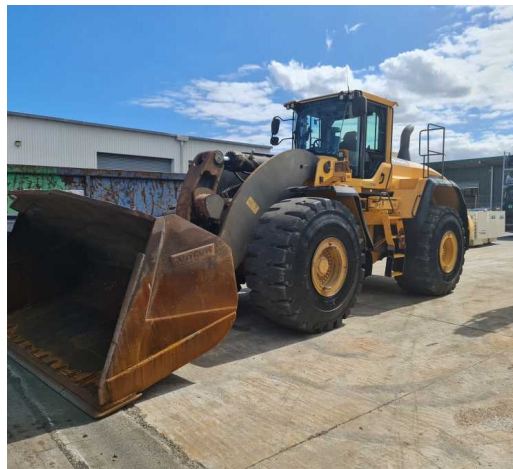

CATEGORY
Wheel Loaders

MAKE
Volvo

YEAR
2013

HOURS
21061

LOCATION
Auckland

RETAIL PRICE
$120,000 NZD ex GST

#U4615 Used 2013 Volvo L250G Wheeled Loader U4615

tdxltd.co.nz/used/479

Tidy Volvo L250G Wheel Loader