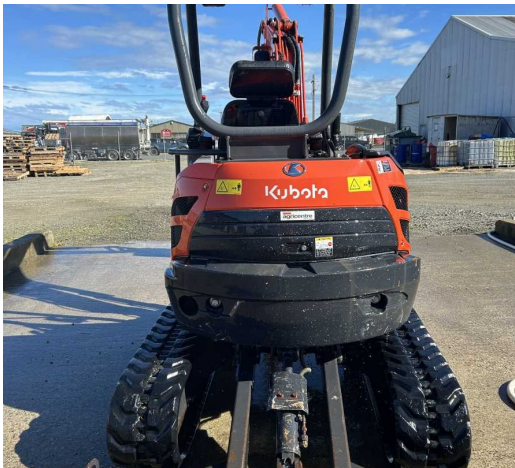

LOCATION
Hautapu

RETAIL PRICE
\$70,000 NZD ex GST

#U5329 Used 2018 Yanmar ViO80 Excavator - U5329

tdx.ltd.co.nz/used/501

Steel tracks, Hydraulic Hitch, Tw in ram tilt bucket, Dig & Spade buckets

CATEGORY
Excavators

MAKE
CAT

YEAR
2017

HOURS
3985

LOCATION
Hautapu

RETAIL PRICE
\$40,000 NZD ex GST

#U5389 Used 2017 Caterpillar 305E2 Excavator U5389

tdx.ltd.co.nz/used/521

Includes: ROPS Cabin on rubber tracks. Hydraulic hitch w ith Doherty 1400mm wide Tw in ram Tilt bucket, Dig bucket w ith slipper plate

CATEGORY
Excavators

MAKE
Kubota

YEAR
2022

HOURS
1515

LOCATION
Hautapu

RETAIL PRICE
\$24,000 NZD ex GST

#U5398 Used 2022 Kubota KX018-4 Excavator U5398

tdx.ltd.co.nz/used/522

Includes: ROPS Canopy on new Rubber tracks.
Tiltman Tilt hitch, 900mm wide bucket & 250mm Trench bucket.
Very tidy machine, well maintained & serviced with no issues

CATEGORY
Excavators

MAKE
Kubota

YEAR
2022