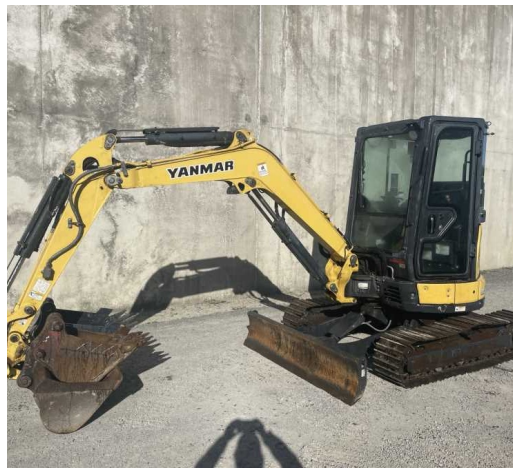

tdx.ltd.co.nz/used/532

Includes: ROPs Canopy, Rubber Tracks, Draw Pin Hitch with trench, dig and tilt wide buckets

CATEGORY
Excavators

MAKE
Volvo

YEAR
2021

HOURS
5476

RETAIL PRICE
\$225,000 NZD ex GST

#U5359 Used 2021 EC380DL Excavator - U5359

tdxltd.co.nz/used/536

Includes: 800mm Triple Grousers. Oil Bath Air Cleaner. Groeneveld Auto Greasing System. New Volvo 2.33m³ HD Bucket. One owner well maintained

CATEGORY
Excavators

MAKE
Yanmar

YEAR
2016

HOURS
2270

LOCATION
Christchurch

RETAIL PRICE
\$32,000 NZD ex GST

#U5407 Used 2016 Yanmar VIO35 Excavator - U5407

tdxltd.co.nz/used/537

Includes: Hitch. Wide, gp and trench buckets. On steel tracks

CATEGORY
Excavators