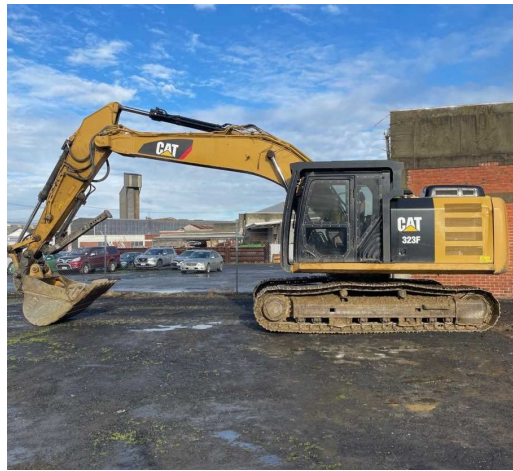

tdxltd.co.nz/used/390

CATEGORY
Excavators

MAKE
CAT

YEAR
2017

HOURS
8054

LOCATION
Dunedin

RETAIL PRICE
\$140,000 NZD ex GST

#U5133 Used 2017 CAT 323FL Excavator - U5133