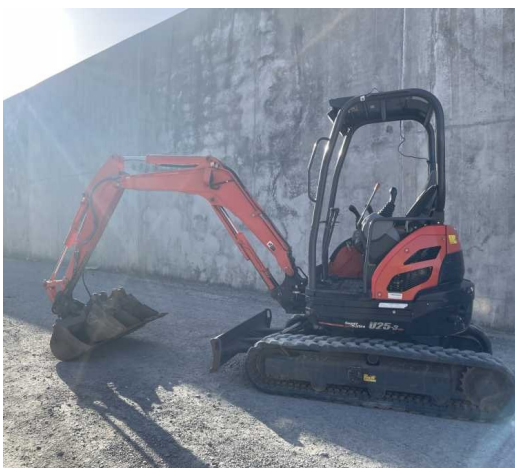

CATEGORY
Excavators

MAKE
Kubota

YEAR
2019

HOURS
2482

LOCATION
Christchurch

RETAIL PRICE
$32,000 NZD ex GST

#U5412 Used 2019 Kubota U25 Excavator - U5412

tdx.ltd.co.nz/used/532

Includes: ROPs Canopy, Rubber Tracks, Draw Pin Hitch with trench, dig and tilt wide buckets