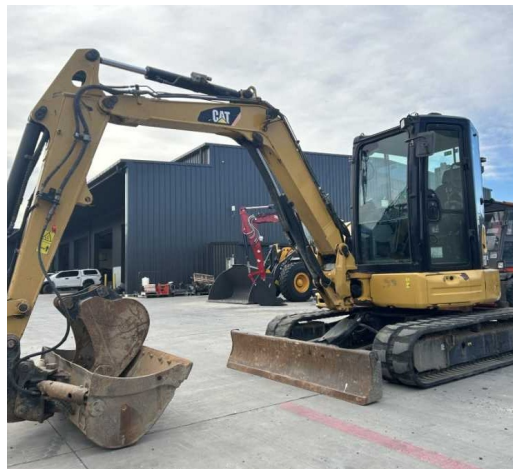

## #U5254 Used 2021 Doosan/Moxy DA30 Dump Truck U5254

[tdxLtd.co.nz/used/471](http://tdxLtd.co.nz/used/471)

Doosan Moxy DA30 with Tailgate, OBW, Autolube, Rear view camera, Lockable isolator & Great tyres.

## #U5255 Used 2022 Doosan/Moxy DA30 Dump Truck U5255

[tdxLtd.co.nz/used/472](http://tdxLtd.co.nz/used/472)

Doosan Moxy DA30, Tailgate, OBW, Autolube, Rear view Camera, Lockable Isolator & Great tyres

CATEGORY  
Excavators

CATEGORY  
Excavators

MAKE  
CAT

YEAR  
2018

HOURS  
7296

LOCATION  
Taupo

**RETAIL PRICE**  
**\$80,000 NZD ex GST**

### #FSOB41 Used 2018 Cat 313FL Excavator - FSOB41

[tdxltd.co.nz/used/518](http://tdxltd.co.nz/used/518)

Tidy owner operated machine, hitch, NSP tilt bucket, Power clamp, dual auxiliary hydraulics, Rops frame, Grade Control, 600mm TG & new track gear just fitted. Thumb NOT included