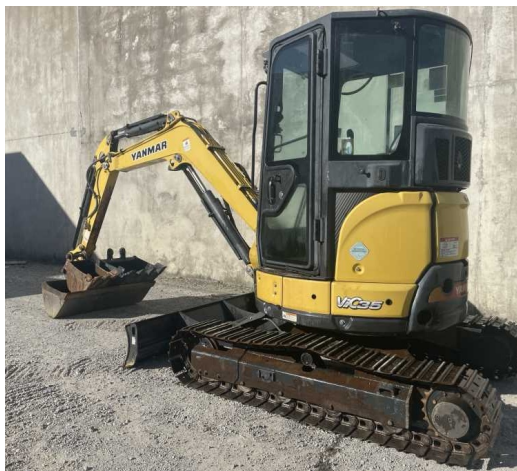

Detroit powered with auto lube

CATEGORY
Other

MAKE
Volvo

YEAR
2020

HOURS
10182

LOCATION
Greymouth

RETAIL PRICE
\$255,000 NZD ex GST

#U5443 Used 2020 Volvo A40G Articulated Dump Truck - U5443

#U5255 Used 2022 Doosan/Moxy DA30 Dump Truck U5255

tdxltd.co.nz/used/472

Doosan Moxy DA30, Tailgate, OBW, Autolube, Rear view Camera, Lockable Isolator & Great tyres

CATEGORY
Articulated Haulers

MAKE
Volvo

CATEGORY
Excavators

MAKE
Yanmar

YEAR
2016

HOURS
2270

LOCATION
Christchurch

RETAIL PRICE
\$32,000 NZD ex GST

#U5407 Used 2016 Yanmar VIO35 Excavator - U5407

tdxlimited.co.nz/used/537

#U5392 Used 2017 VIO80-1 Excavator - U5392

tdx.ltd.co.nz/used/540

Includes: Hyd tilt hitch, w wide and gp buckets

CATEGORY
Excavators

MAKE
Volvo

YEAR
2022

LOCATION
Napier

RETAIL PRICE
\$185,000 NZD ex GST