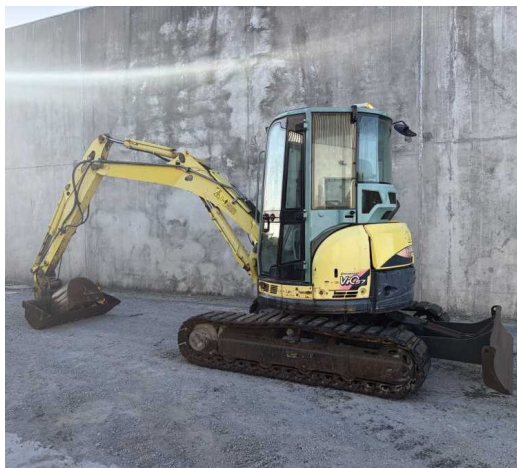

tdxltd.co.nz/used/536

Includes: 800mm Triple Grousers. Oil Bath Air Cleaner. Groeneveld Auto Greasing System. New Volvo 2.33m³ HD Bucket. One owner well maintained

CATEGORY
Excavators

MAKE
Yanmar

YEAR
2016

HOURS
2270

LOCATION
Christchurch

RETAIL PRICE
\$32,000 NZD ex GST

#U5407 Used 2016 Yanmar VIO35 Excavator - U5407

tdxltd.co.nz/used/537

Includes: Hitch. Wide, gp and trench buckets. On steel tracks

CATEGORY
Excavators

MAKE
Yanmar

YEAR
2010

HOURS
5378

LOCATION
Christchurch

RETAIL PRICE
\$21,000 NZD ex GST

#U5396 Used 2010 Yanmar VIO57 Excavator U5396

tdxltd.co.nz/used/538

Includes: Hydraulic hitch, dig bucket and tilt bucket