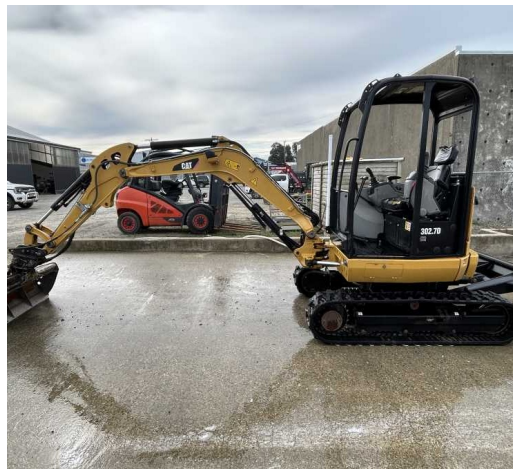

#U5255 Used 2022 Doosan/Moxy DA30 Dump Truck U5255

tdxltd.co.nz/used/472

Doosan Moxy DA30, Tailgate, OBW, Autolube, Rear view Camera, Lockable Isolator & Great tyres

CATEGORY
Articulated Haulers

MAKE
Volvo

Includes: ROPS Cabin on rubber tracks. Hydraulic hitch w ith Doherty 1400mm wide Tw in ram Tilt bucket, Dig bucket w ith slipper plate

CATEGORY
Excavators

MAKE
Kubota

YEAR
2022

HOURS
1441

LOCATION
Invercargill

RETAIL PRICE
\$32,000 NZD ex GST

#U5415 Used 2022 Kubota U25-3 Excavator - U5415

tdx ltd.co.nz/used/525

ROPS Canopy, Rubber Tracks, Draw Pin Hitch with brand new standard wide bucket 1100mm and brand-new dig bucket