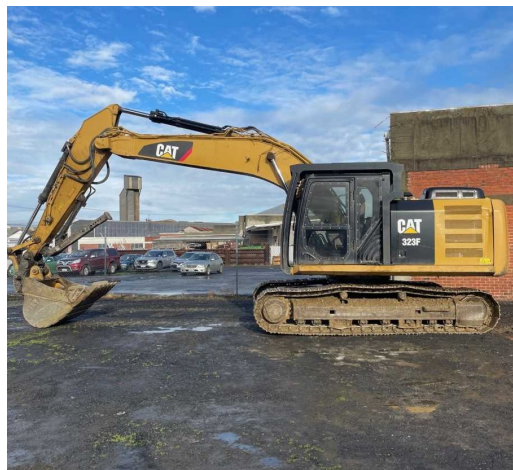

LOCATION
Christchurch

RETAIL PRICE
\$60,000 NZD ex GST

#U4900 Used Doosan DX420LC Excavator U4900

tdxltd.co.nz/used/300

Good condition Doosan DX420LC excavator. New chains and shoes. Dig bucket, front guard.

#U5163 Used 2016 Yanmar ViO55-6 Excavator - U5163

tdxltd.co.nz/used/378

CATEGORY
Excavators

MAKE
Yanmar

YEAR
2013

HOURS
3800

LOCATION
Christchurch

RETAIL PRICE
\$26,500 NZD ex GST

#U5168 Used 2013 Yanmar ViO35-5 Excavator - U5168

tdxltd.co.nz/used/380

CATEGORY
Excavators

MAKE
Yanmar

YEAR
2020

HOURS
1170

LOCATION
Dunedin

RETAIL PRICE
\$28,000 NZD ex GST

#U5179 Used 2020 Yanmar ViO17 Excavator - U5179

tdxltd.co.nz/used/390

CATEGORY
Excavators

MAKE
CAT

YEAR
2017

HOURS
8054

LOCATION
Dunedin

RETAIL PRICE
\$160,000 NZD ex GST