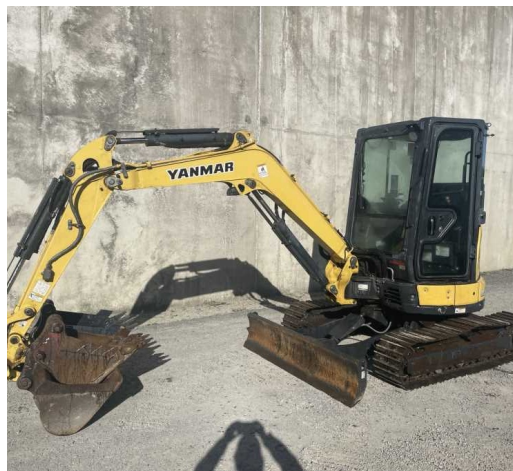

#U5255 Used 2022 Doosan/Moxy DA30 Dump Truck U5255

tdxltd.co.nz/used/472

Doosan Moxy DA30, Tailgate, OBW, Autolube, Rear view Camera, Lockable Isolator & Great tyres

CATEGORY
Articulated Haulers

MAKE
Volvo

MAKE
Kubota

YEAR
2019

HOURS
2482

LOCATION
Christchurch

RETAIL PRICE
\$32,000 NZD ex GST

#U5412 Used 2019 Kubota U25 Excacator - U5412

tdxlimited.co.nz/used/532

Includes: ROPs Canopy, Rubber Tracks, Draw Pin Hitch with trench, dig and tilt w ide buckets

CATEGORY
Excavators

MAKE
Yanmar

YEAR
2016

HOURS
2270

LOCATION
Christchurch

RETAIL PRICE
\$32,000 NZD ex GST

#U5407 Used 2016 Yanmar VIO35 Excavator - U5407

tdxlimited.co.nz/used/537

Includes: Hitch. Wide, gp and trench buckets. On steel tracks

CATEGORY
Excavators

MAKE
Volvo

YEAR
2021

HOURS
9245

LOCATION
Auckland

RETAIL PRICE
\$200,000 NZD ex GST

#U5377 Used 2021 EW240E Wheeled Excavator - U5377