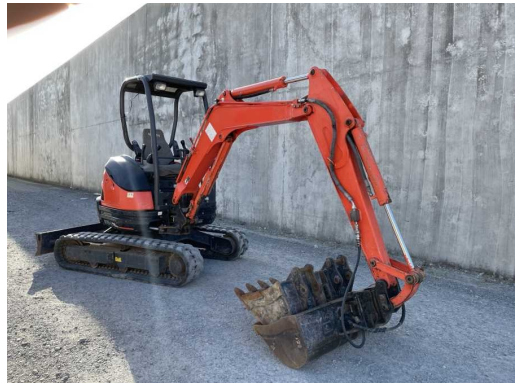

#U5412 Used 2019 Kubota U25 Excacator - U5412

Used equipment for sale as at 04 MAY 2026

TDXLtd.co.nz TEL: 0800 848 267

* Prices per week to purchase (finance subject to approval).

MAKE
Kubota

YEAR
2019

HOURS
2482

LOCATION
Christchurch

RETAIL PRICE
$32,000 NZD ex GST

Includes: ROPs Canopy, Rubber Tracks, Draw Pin Hitch with trench, dig and tilt wide buckets

FOR MORE INFO OR TO CONTACT US ABOUT THIS PRODUCT, JUMP ONLINE AT:

tdxtd.co.nz/used/532