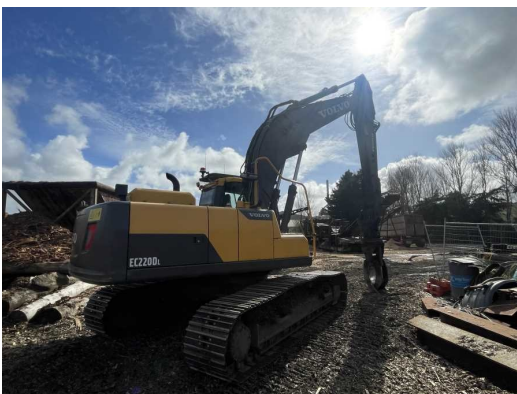

#U5375 Used 2022 Volvo EC220DL Excavator - U5375

Used equipment for sale as at 10 JUNE 2026

TDXLtd.co.nz TEL: 0800 848 267

* Prices per week to purchase (finance subject to approval).

MAKE
Volvo

YEAR
2022

HOURS
5134

LOCATION
Auckland

RETAIL PRICE
\$120,000 NZD ex GST

FOR MORE INFO OR TO CONTACT US
ABOUT THIS PRODUCT, JUMP ONLINE AT:

tdxLtd.co.nz/used/550

Volvo Construction Equipment	
Volvo Group Korea Co., Ltd. Seongsan-gu, Changwon-si, Gyeongsangnam-do, Korea 51710	
Type/Model	EXCAVATOR / EC220DL
Product	
Identification Number	*UC220DLR6271493*
Machine mass kg	
Engine power kW	
Manufacturing year	
Made in	Assembled in
VOLVO	