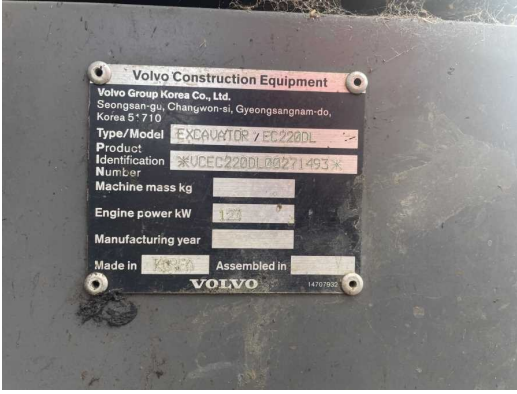

#U5375 Used 2022 Volvo EC220DL Excavator - U5375

Used equipment for sale as at 10 JUNE 2026

TDXLtd.co.nz TEL: 0800 848 267

* Prices per week to purchase (finance subject to approval).

MAKE
Volvo

YEAR
2022

HOURS
5134

LOCATION
Auckland

RETAIL PRICE
\$120,000 NZD ex GST

FOR MORE INFO OR TO CONTACT US
ABOUT THIS PRODUCT, JUMP ONLINE AT:

tdxLtd.co.nz/used/550

Volvo Construction Equipment	
Volvo Group Korea Co., Ltd. Seongsan-gu, Changwon-si, Gyeongsangnam-do, Korea 51710	
Type/Model	EXCAVATOR / EC220DL
Product	
Identification Number	*UC220DLR6271493*
Machine mass kg	
Engine power kW	
Manufacturing year	
Made in	Assembled in
VOLVO	